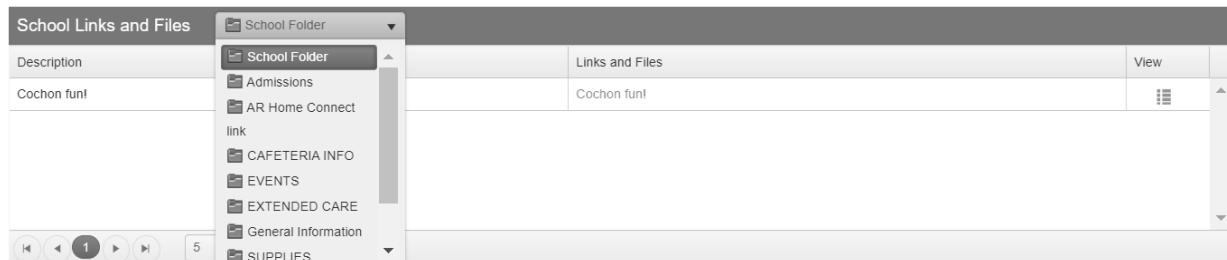

SCROLL DOWN – SCHOOL LINKS & FILES

Contains ANY important info you need!

BEST THING TO DO, LOG IN and EXPLORE!